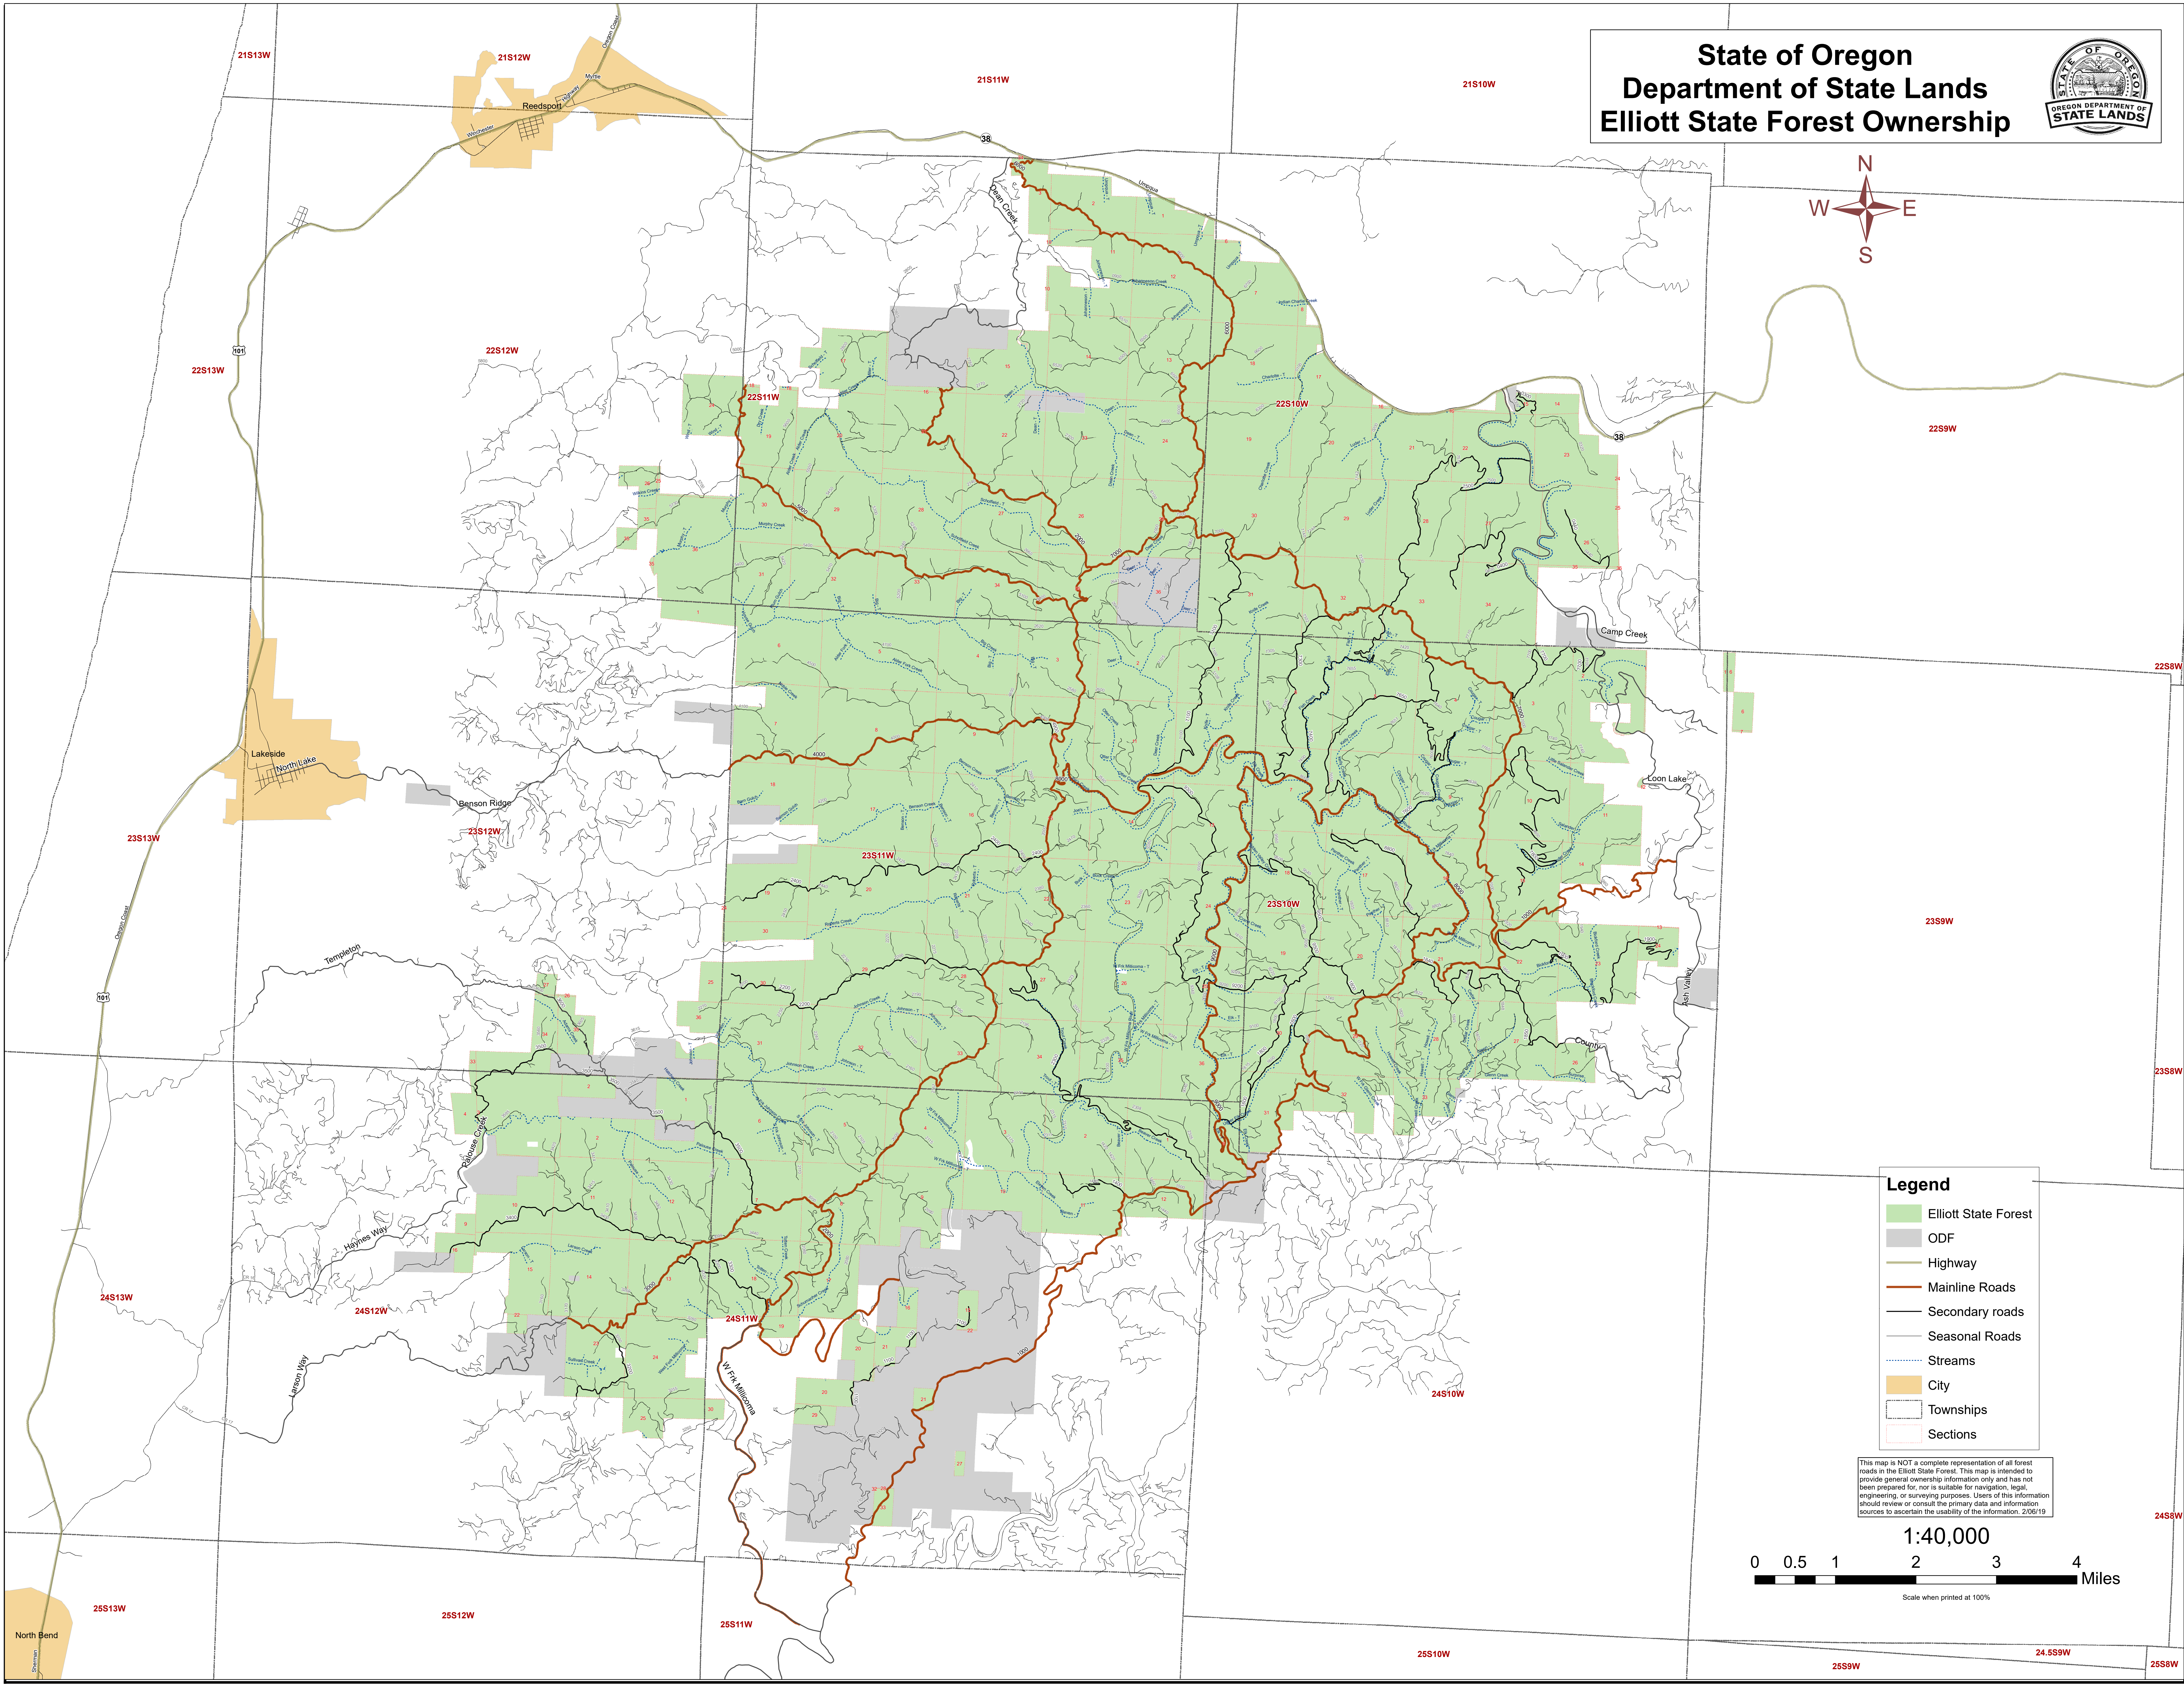

State of Oregon Department of State Lands Elliott State Forest Ownership

Legend

- Elliott State Forest
- ODF
- Highway
- Mainline Roads
- Secondary roads
- Seasonal Roads
- Streams
- City
- Townships
- Sections

21S13W 21S12W 21S11W 21S10W 22S13W 22S12W 22S11W 22S10W 23S13W 23S12W 23S11W 23S10W 24S13W 24S12W 24S11W 24S10W 25S13W 25S12W 25S11W 25S10W

North Bend